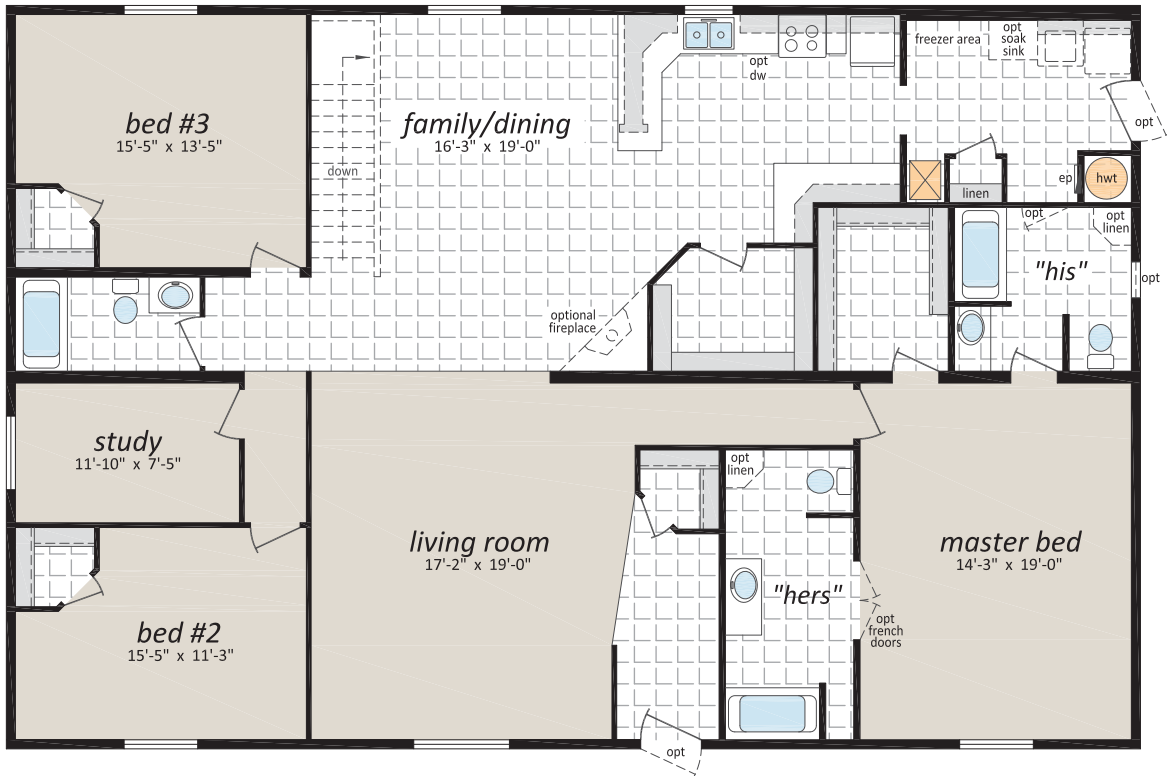

THE CJ SERIES

40' Wide Homes

REGENT
HOME SYSTEMS

Some exterior features shown may be optional or done by others on site.

CJ 4060-1

40' x 60, 2,400 sq.ft.

www.regenthomes.ca

Follow us: 