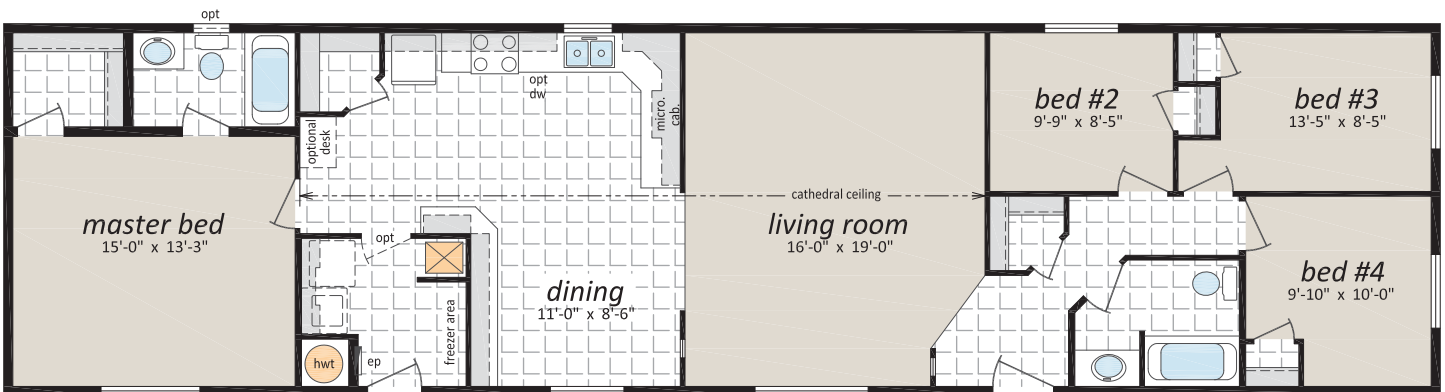

# northland GALAXY

20' Wide Homes

N-2013, "The Pisces", 20' x 76', 1,520 sq. ft.

[www.regenthomes.ca](http://www.regenthomes.ca)

Follow us: