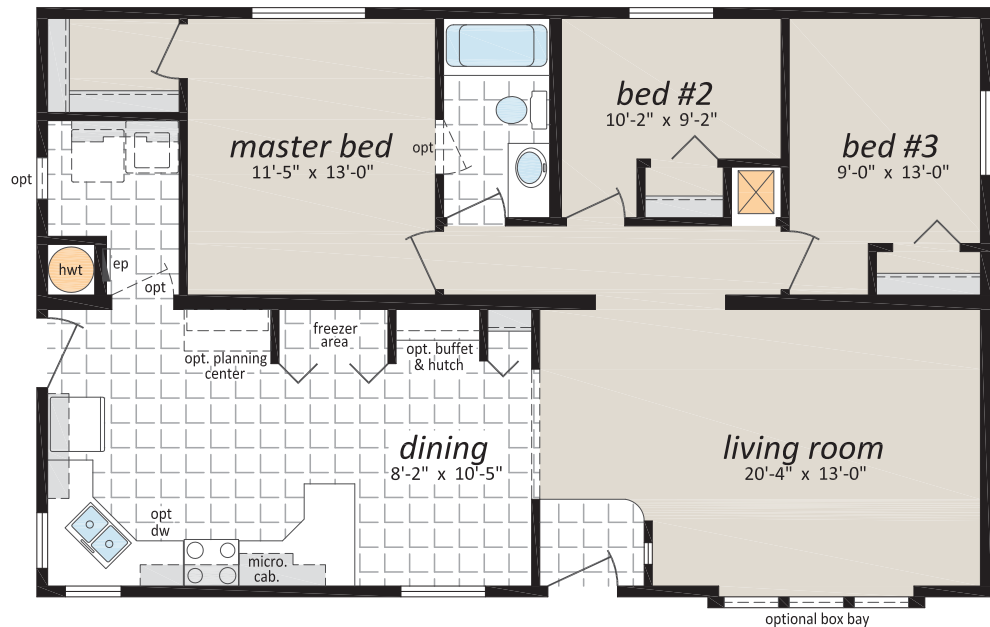

The Northland Modular Home Series

Rancher Homes

Self-Contained Modular Home

REGENT HOME SYSTEMS

Some exterior features may be optional or done by others on site.

"The Alexander" - NSM-701A (F) 27'6" x 44', 1,210 sq. ft. (Basement Done by Others)

Proposed Stairway Location for Optional Basement Model

www.regenthomes.ca

Follow us: 