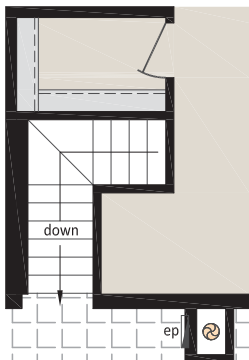

The Northland Modular Home Series

Rancher Homes

Self-Contained Modular Home

REGENT HOME SYSTEMS

Some exterior features may be optional or done by others on site.

"The Alexander" - NSM-701A (F) 27'6" x 44', 1,210 sq. ft. (Basement Done by Others)

Proposed Stairway Location for Optional Basement Model

www.regenthomes.ca

Follow us: 