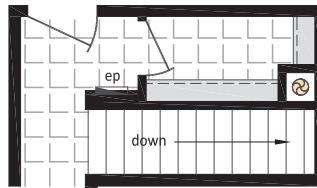

www.regenthomes.ca

Follow us: