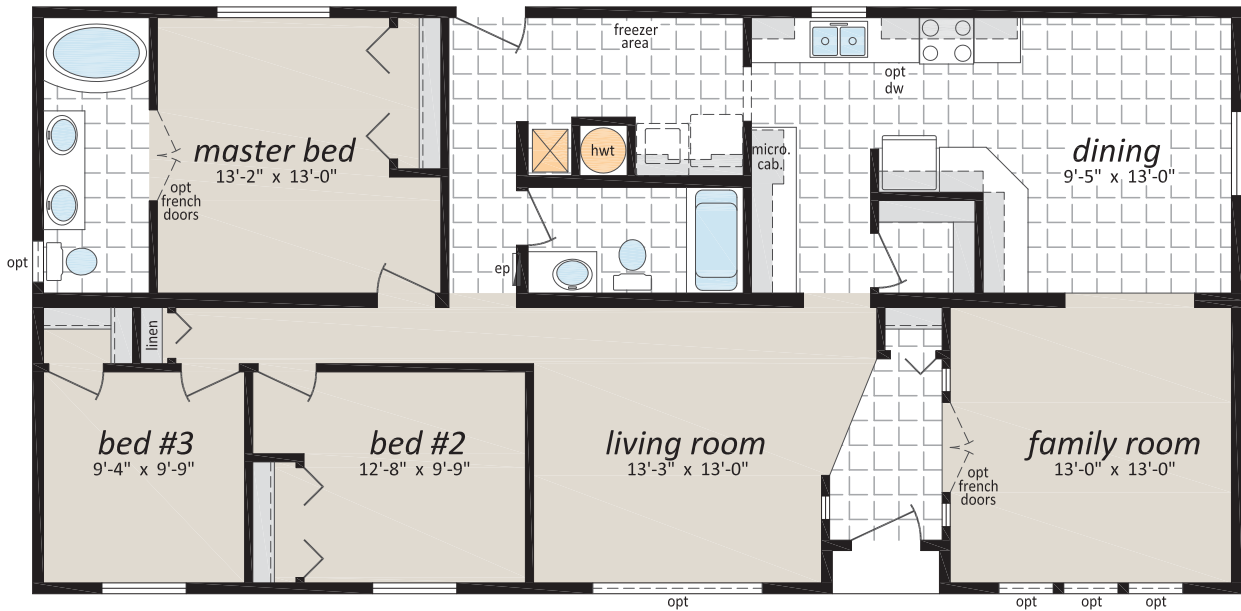

The Northland Modular Home Series

Rancher Homes

Self-Contained Modular Home

Some exterior features may be optional or done by others on site.

"The Oakridge" - NSM-705A (F)
27'6" x 56', 1,540 sq. ft.
(Crawl Space)

Proposed Stairway Location for Optional Basement Model

www.regenthomes.ca

Follow us: 