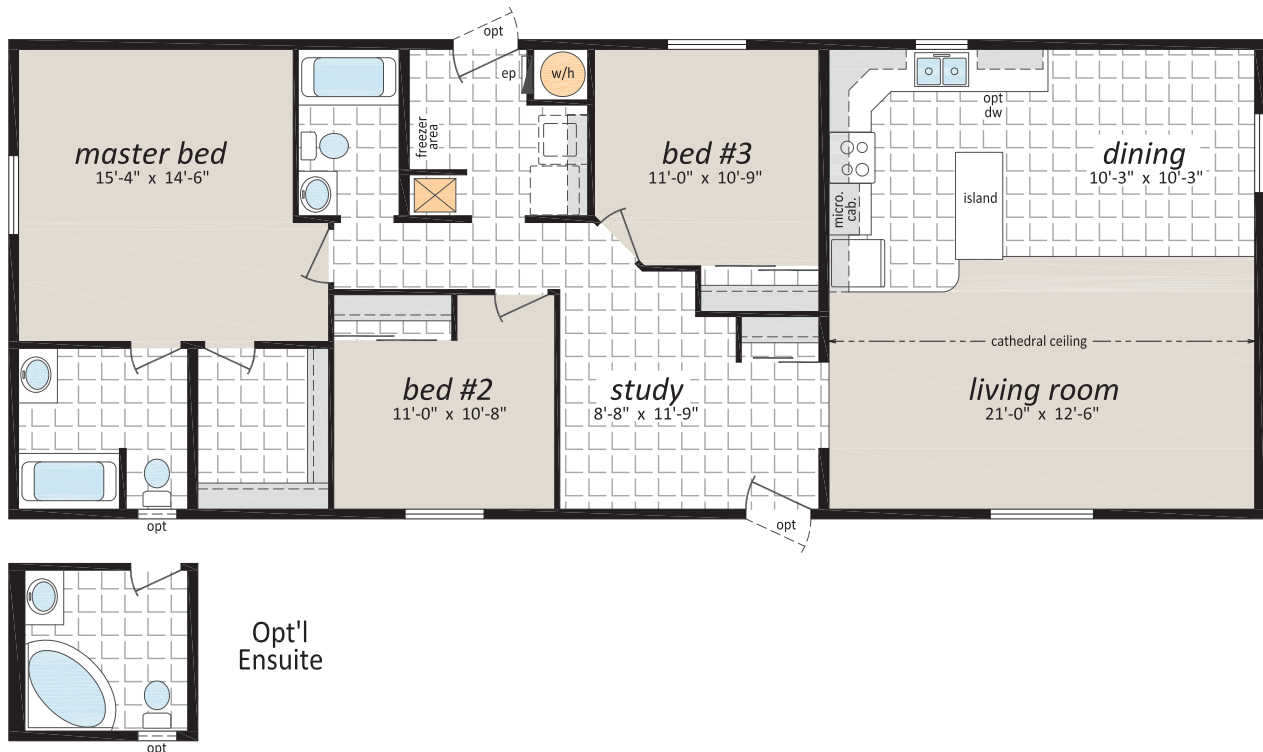

RTM (Ready To Move) Homes

Some exterior features shown may be optional or done by others on site.

RTM-24011 • 24' x 62' • 1,488 sq. ft.

www.regenthomes.ca

Follow us: 