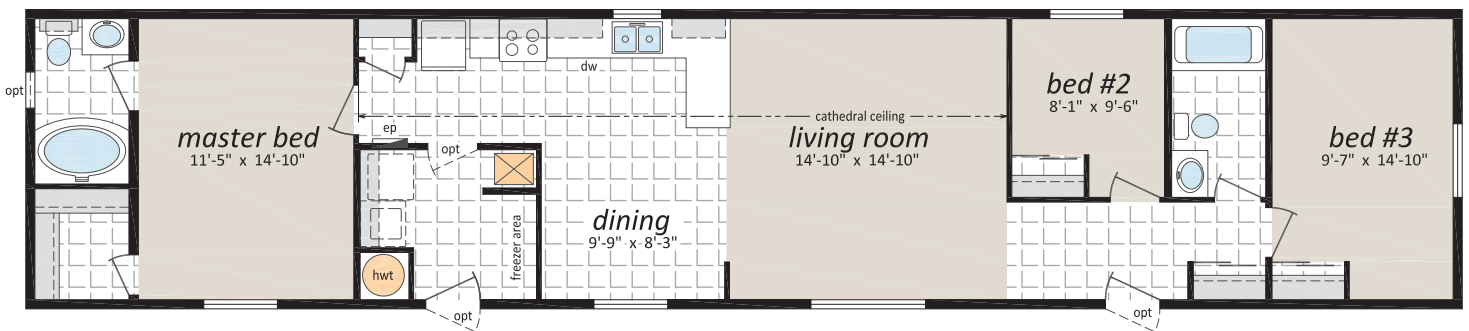

The Northwood II Series

16' WIDE HOMES

NII - 17 • 16' x 76' • 1,216 sq. ft.

www.regenthomes.ca

Follow us: 