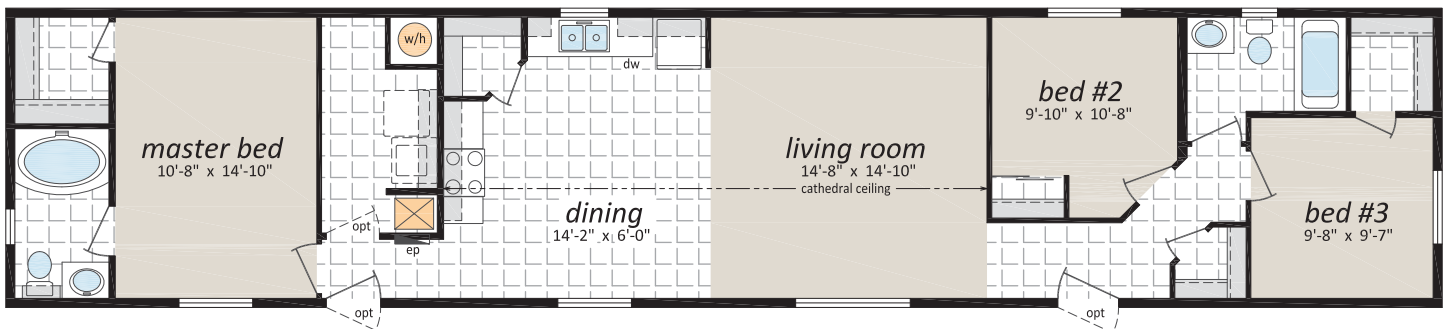

The Northwood II Series

16' WIDE HOMES

NII - 23 • 16' x 76' • 1,216 sq. ft.

www.regenthomes.ca

Follow us: 