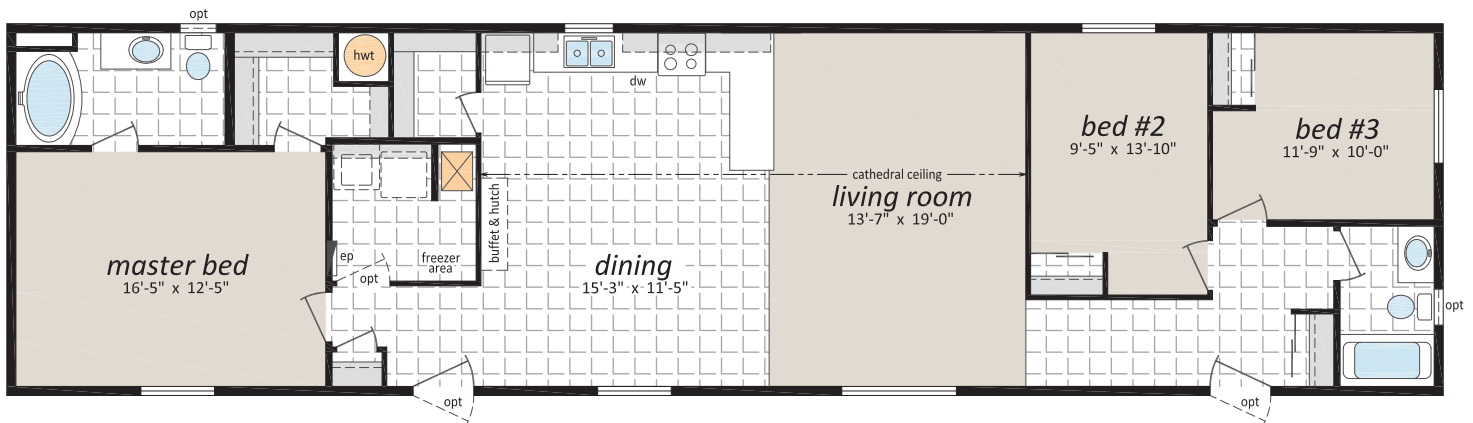

The Northwood II Series

20' WIDE HOMES

NII - 231 • 20' x 76' • 1,520 sq. ft.

Optional
WOW Kitchen

www.regenthomes.ca

Follow us: 