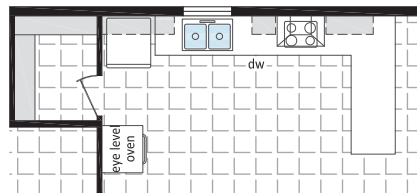

The Northwood II Series

20' WIDE HOMES

NII - 231 • 20' x 76' • 1,520 sq. ft.

Optional
WOW Kitchen

www.regenthomes.ca

Follow us: 