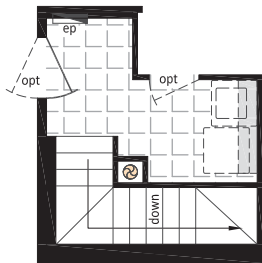

The Northwood II Series

28' WIDE HOMES

NII - 317 • 28' x 66' • 1,815 sq. ft.

Proposed Stair Location for Optional Foundation Model

Optional "WOW!" Kitchen

www.regenthomes.ca

Follow us: 