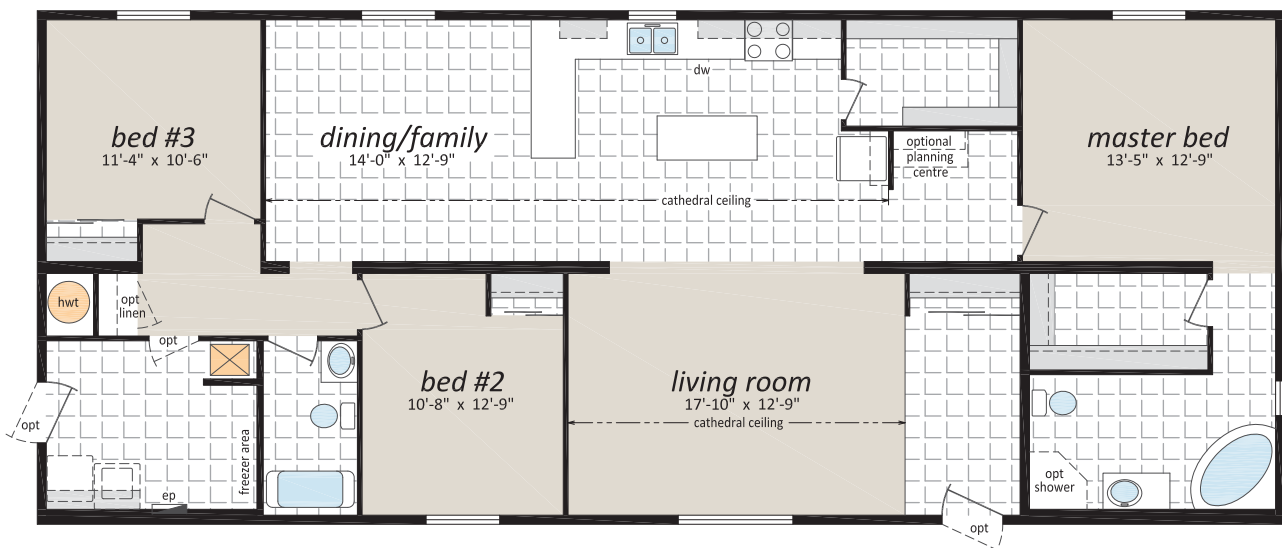

The Northwood II Series

28' WIDE HOMES

NII - 317 • 28' x 66' • 1,815 sq. ft.

Proposed Stair Location for Optional Foundation Model

Optional "WOW!" Kitchen

www.regenthomes.ca

Follow us: 