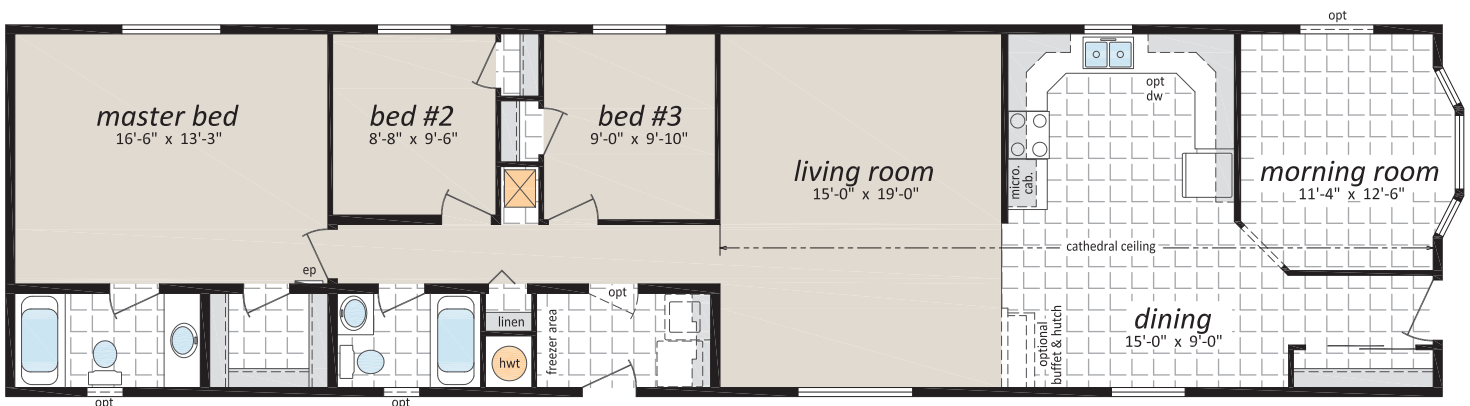

# northland GALAXY

20' Wide Homes

N-2001, "The Taurus", 20' x 76', 1,520 sq. ft.

[www.regenthomes.ca](http://www.regenthomes.ca)

Follow us: 