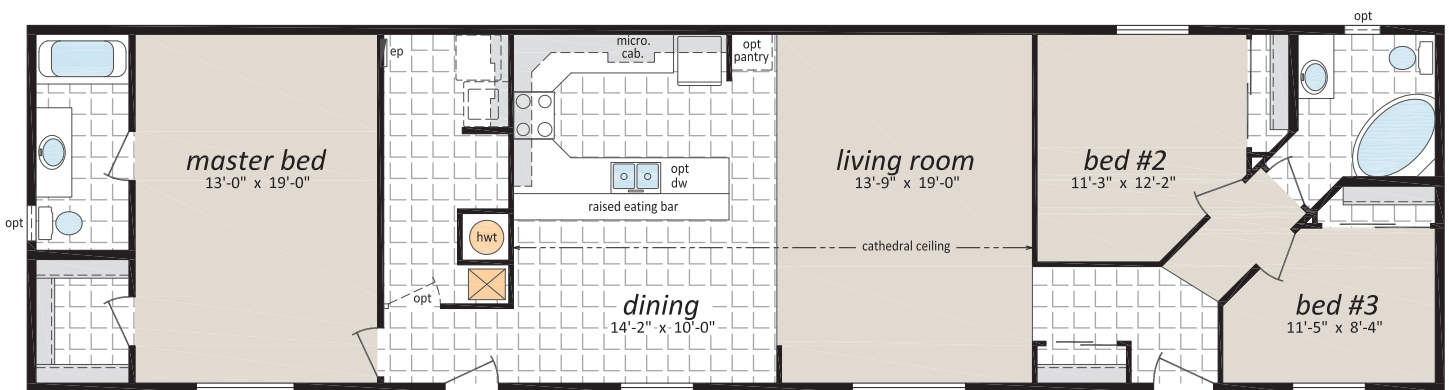

# northland GALAXY

20' Wide Homes

N-2007, "The Aries", 20' x 76', 1,520 sq. ft.

[www.regenthomes.ca](http://www.regenthomes.ca)

Follow us:  