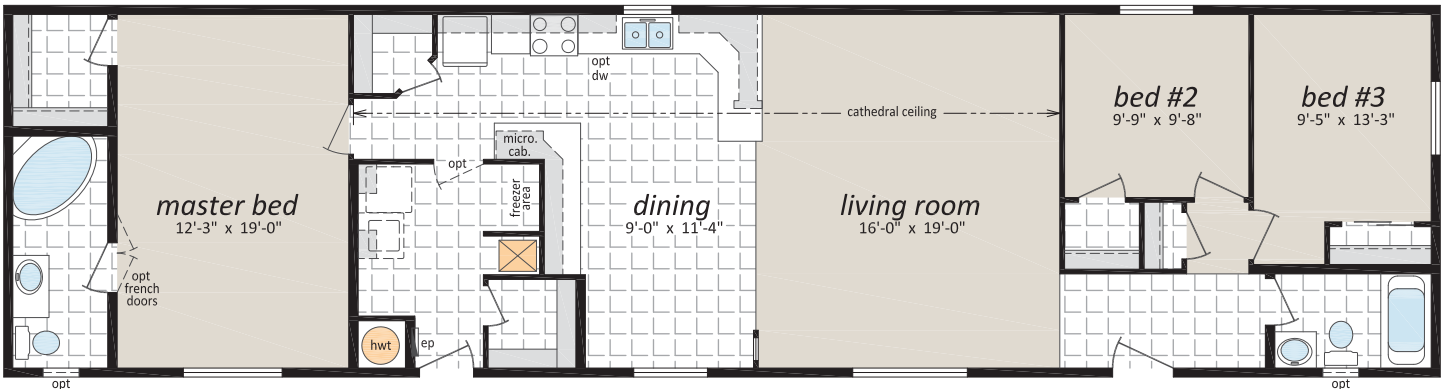

northland GALAXY

20' Wide Homes

N-2015, "The Olympus", 20' x 76', 1,520 sq. ft.

www.regenthomes.ca

Follow us:  