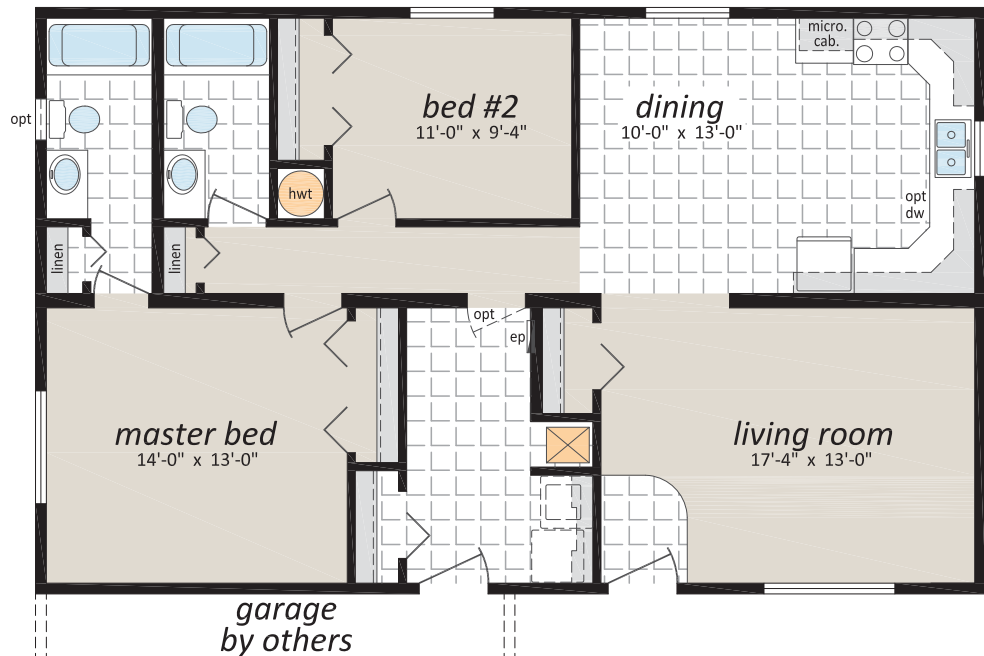

### "The Nordegg" - NSM-737A (F) 27'6" x 44', 1,210 sq. ft. (Crawl Space)

Proposed Stairway  
Location for Optional  
Basement Model

[www.regenthomes.ca](http://www.regenthomes.ca)

Follow us: 