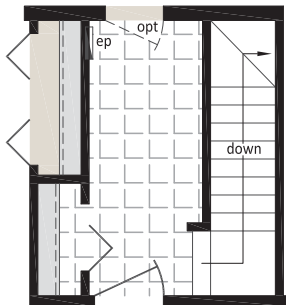

### "The Nordegg" - NSM-737A (F) 27'6" x 44', 1,210 sq. ft. (Crawl Space)

Proposed Stairway  
Location for Optional  
Basement Model

[www.regenthomes.ca](http://www.regenthomes.ca)

Follow us: 