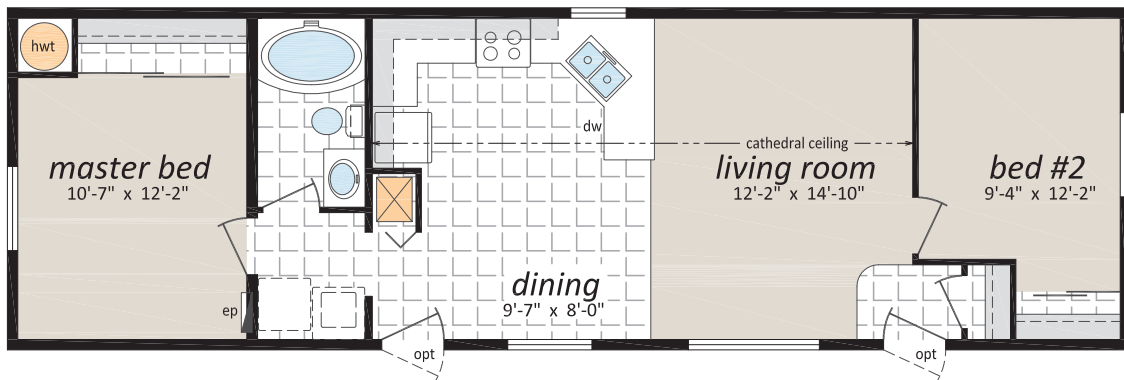

The Northwood II Series

16' WIDE HOMES

NII - 09 • 16' x 52' • 832 sq. ft.

www.regenthomes.ca

Follow us: 