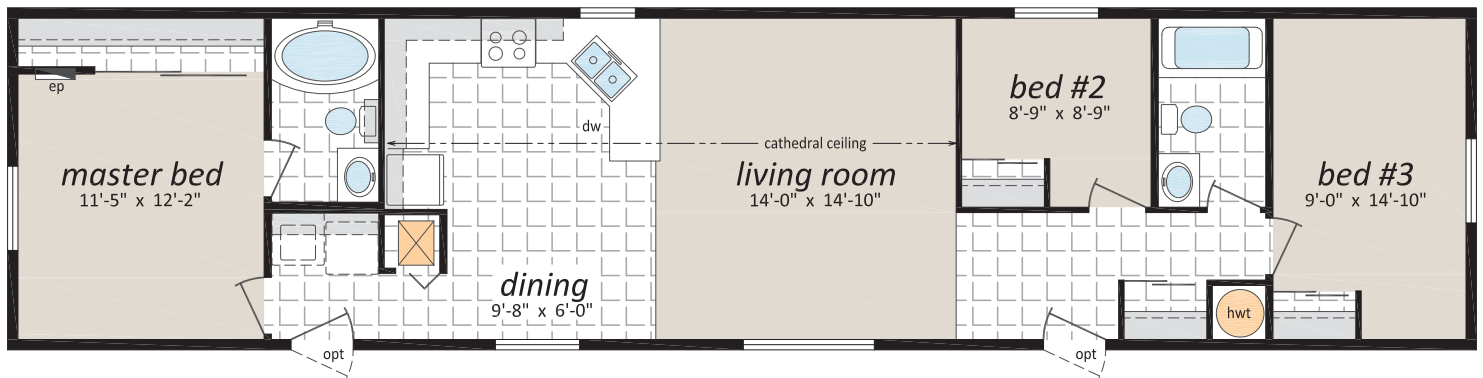

## 16' WIDE HOMES

**NII - II • 16' x 68' • 1,088 sq. ft.**

[www.regenthomes.ca](http://www.regenthomes.ca)

Follow us: 