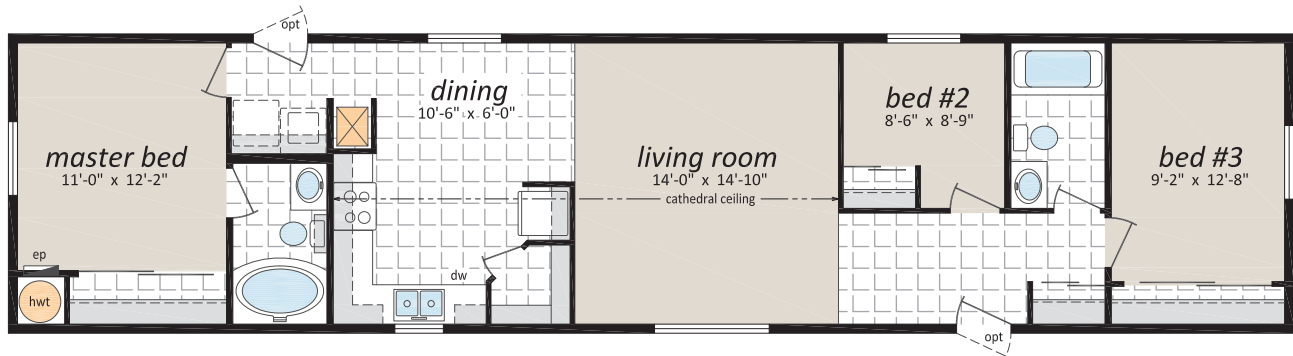

The Northwood II Series

16' WIDE HOMES

NII - 13 • 16' x 68' • 1,088 sq. ft.

www.regenthomes.ca

Follow us: 