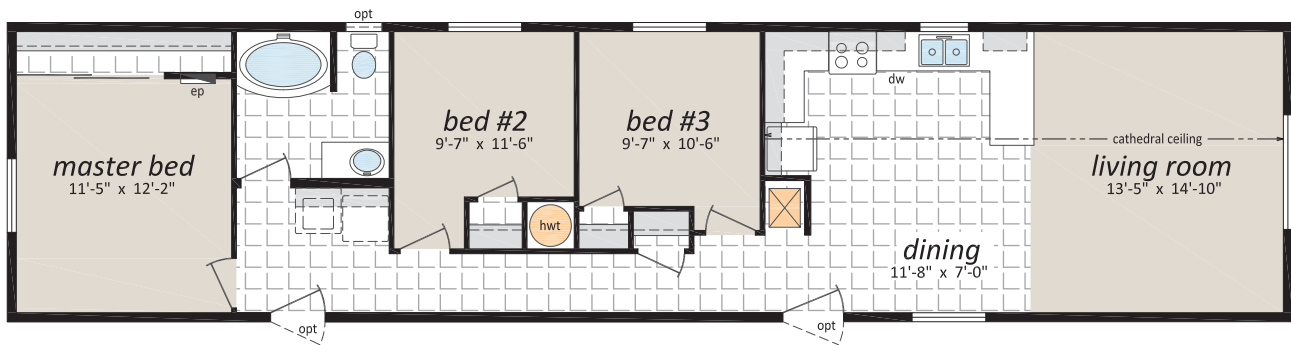

## 16' WIDE HOMES

**NII - 15 • 16' x 68' • 1,088 sq. ft.**

[www.regenthomes.ca](http://www.regenthomes.ca)

Follow us: 