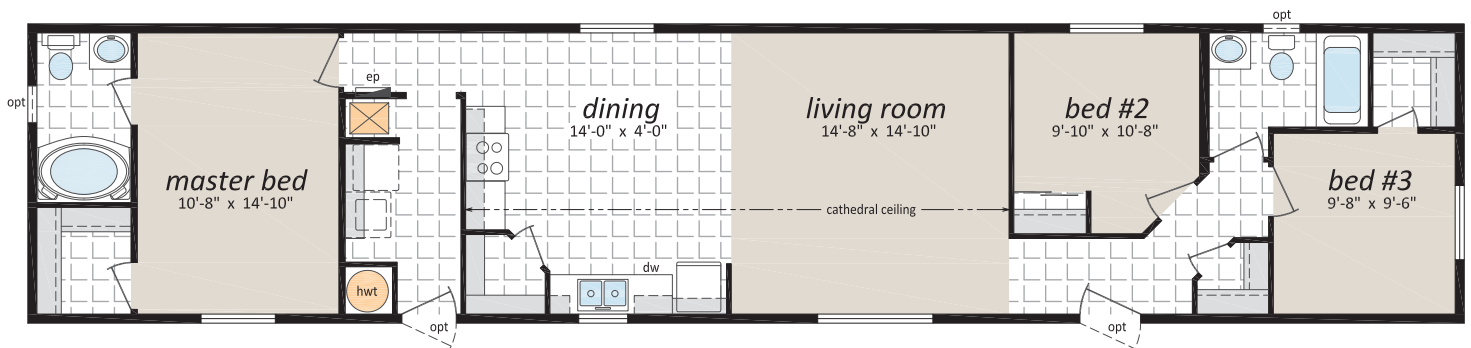

The Northwood II Series

16' WIDE HOMES

NII - 19 • 16' x 76' • 1,216 sq. ft.

www.regenthomes.ca

Follow us: 