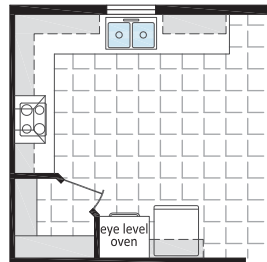

The Northwood II Series

28' WIDE HOMES

NII - 3II • 28' x 56' • 1,540 sq. ft.

Optional
"WOW!"
Kitchen

Proposed Stair
Location for Optional
Foundation Model

www.regenthomes.ca

Follow us: 