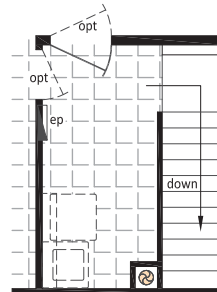

The Northwood II Series

28' WIDE HOMES

NII - 3II • 28' x 56' • 1,540 sq. ft.

Optional
"WOW!"
Kitchen

Proposed Stair
Location for Optional
Foundation Model

www.regenthomes.ca

Follow us: 